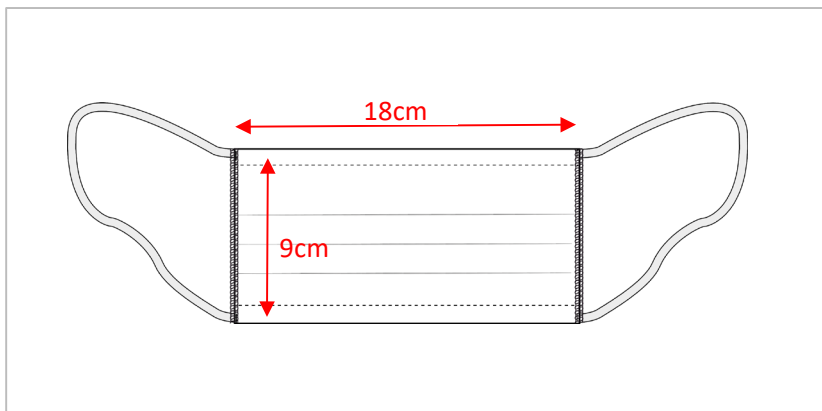

Product sheet

Model: Face mask
Article no: 8806-20 XXX 00

Composition: *
Weight: *
Colour: *

Size: One Size

Measures:

**There are different fabrics available, please see specific offer for exact composition, colour and weight.*