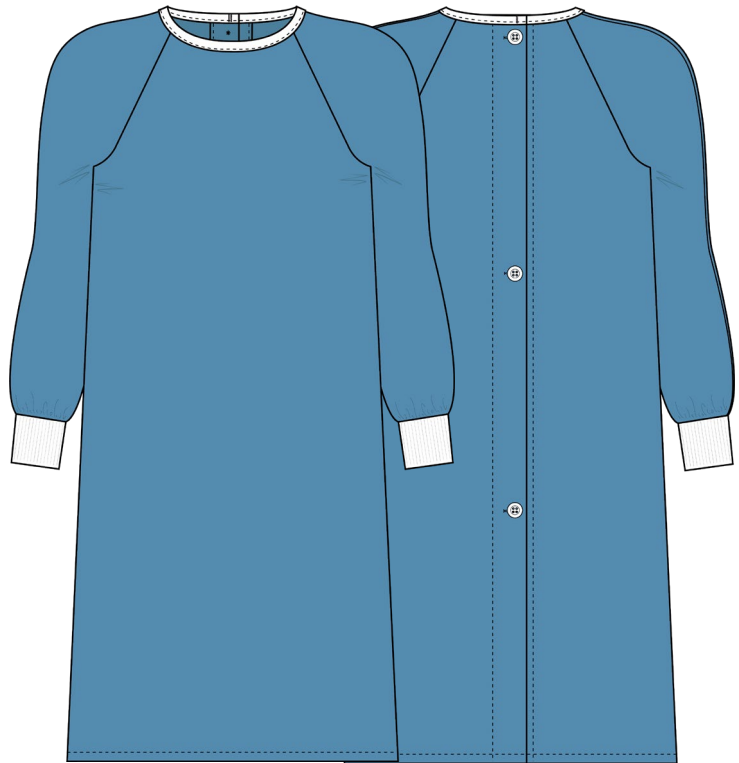

Product sheet

Model: Protective coat
Article no: 1590-21 XXX 00

Fabric: with barrier
Weight: *
Colour: *
Cuff: 100% polyester, white

cm

Size	Back length	Chest	Sleeve incl. cuff	Bottom width	Sleeveopening above cuff	Upper sleeve width
XSMALL	104	130	80	166	25	38
SMALL	110	140	87	168	29	46
MEDIUM	116	144	88	176	33	50
LARGE	124	160	93	186	36	54
XLARGE	126	170	96	194	36	54